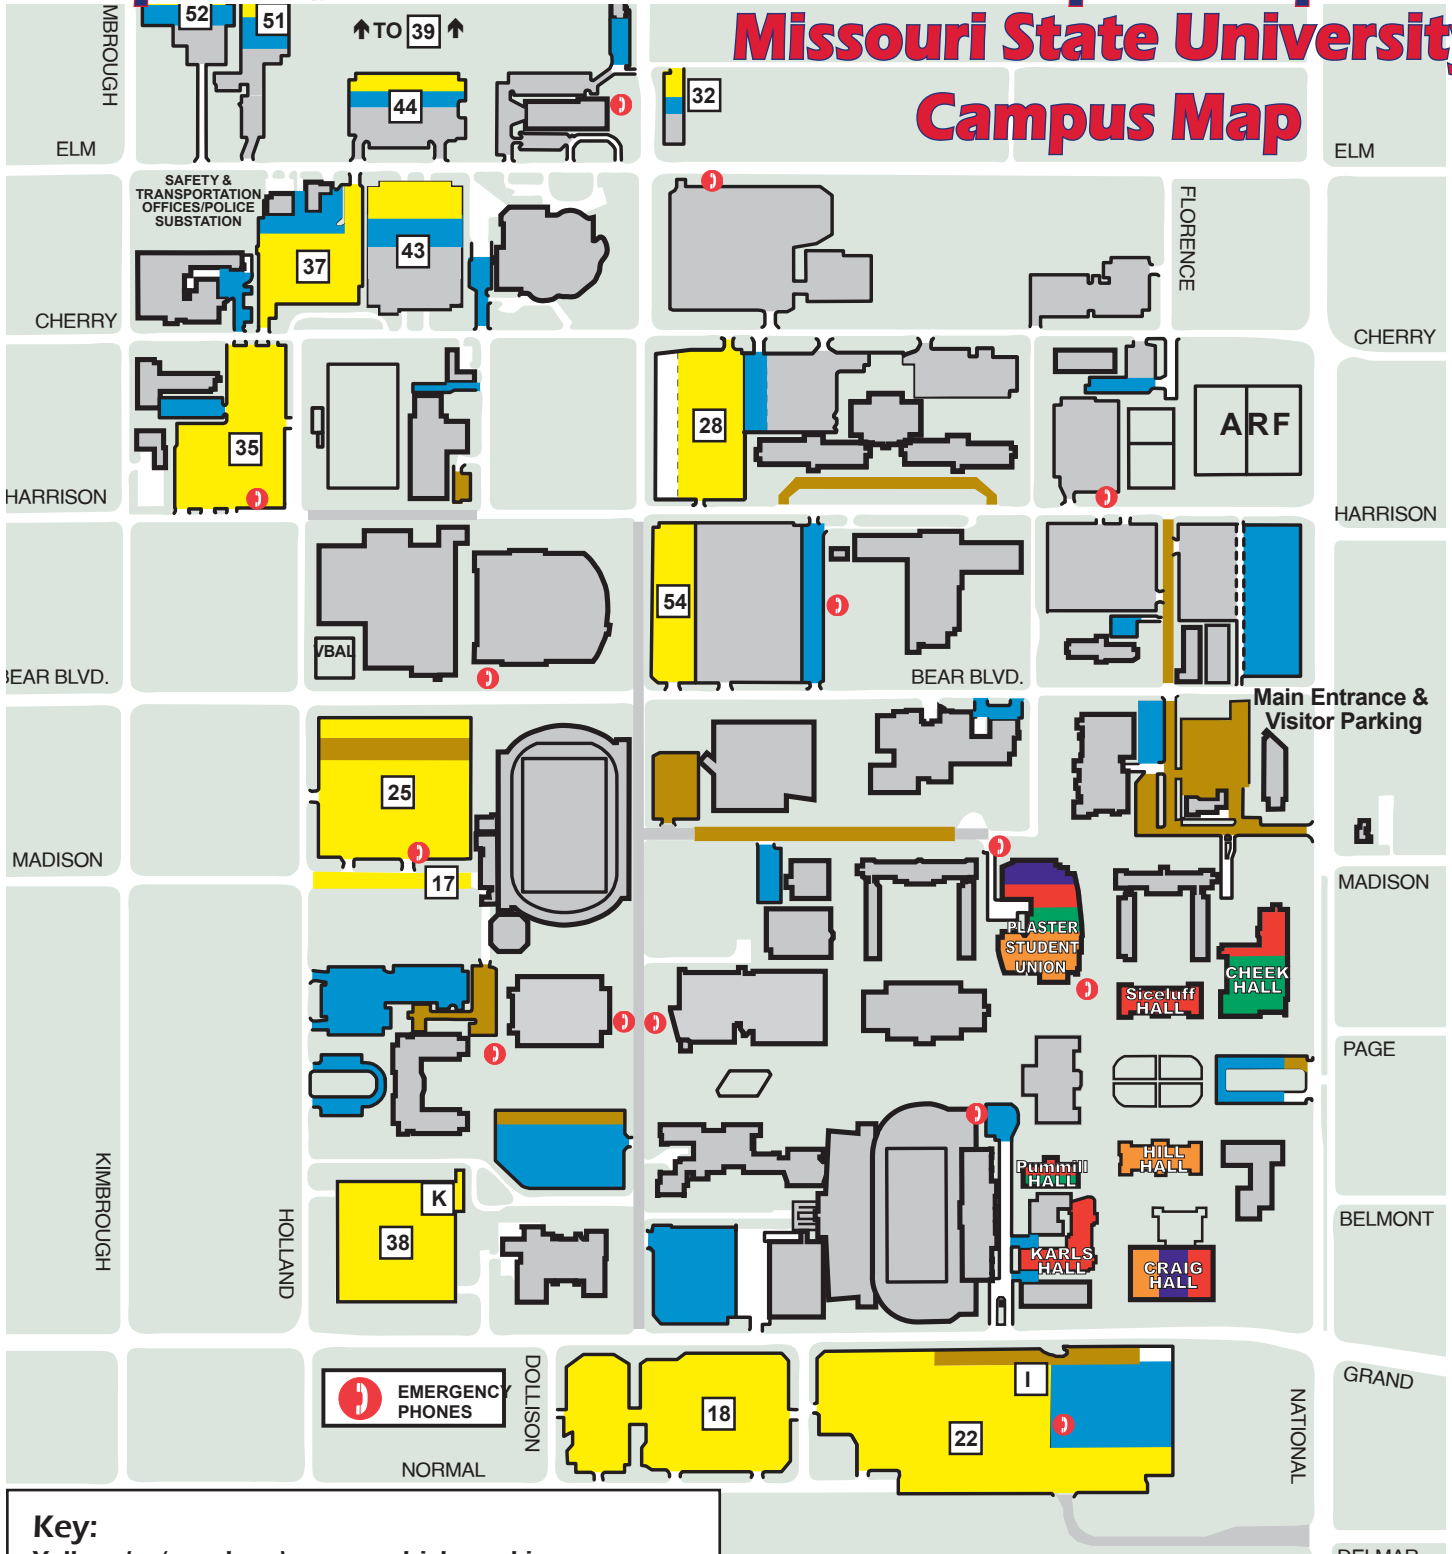

2022 MSHSAA

Speech, Debate & Theatre Championships

Missouri State University Campus Map

Key:
 Yellow (w/numbers)- open vehicle parking
 Blue (darker gray)- campus reserved parking only
 Brown (medium gray)- metered parking lot
 Red building- used for IE/acting events
 Orange building- used for Policy Debate
 Purple building- used for Lincoln Douglas Debate
 Green building- used for Public Forum Debate

Parking Note:
Bus Parking allowed in Lot #39, 51 or 52 only.
Vehicle Parking any Yellow colored lot (gray with numbered square if looking at Black/White map)